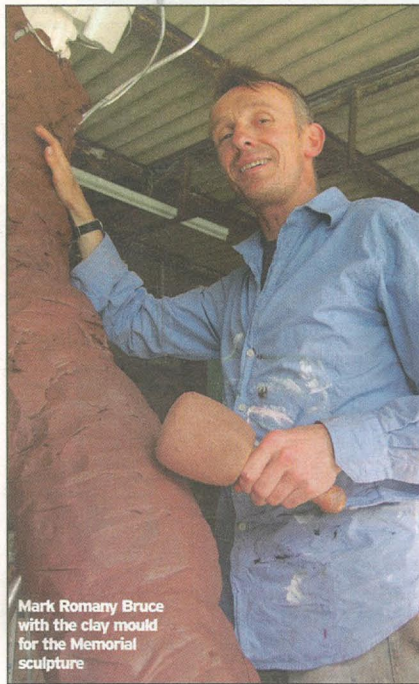

MEMORIAL IN THE MAKING

Mark Romany Bruce with the clay mould for the Memorial sculpture

Construction of the city's long-awaited AIDS memorial is now underway with the public unveiling of the final sculpture in New Steine expected to take place at Easter 2009.

The patrons have also applied for a £10,000 lottery grant to cover project costs, including awareness-raising around HIV issues.

"It's a great feeling, finally, to be sculpting the memorial, and the support of so many people has been quite overwhelming - as too is being faced with half a tonne of clay!" the artist told one80news.

Initial hopes to have the memorial unveiled in time for World AIDS Day (Mon 1 Dec) this year have been extended due to the scale of the task involved.

To find out how to support the memorial and to follow Romany's progress or support the project, visit www.aidsmemorial.org.uk www.romanymarkbruce.com